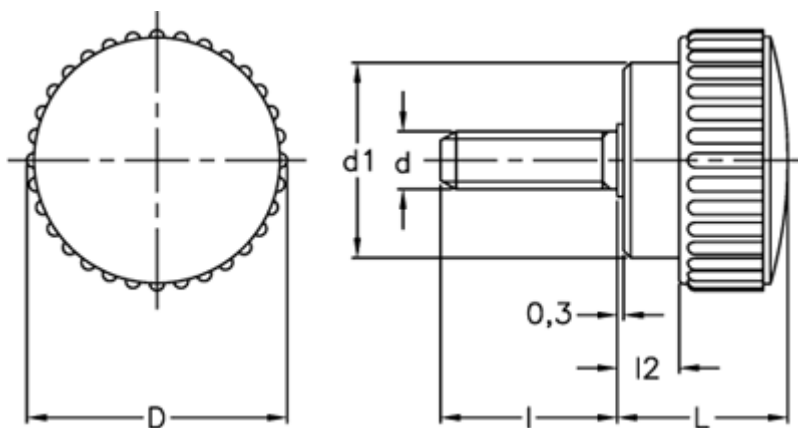

Data Sheet

Article number: 2302002821

Description: E+G Knurled grip knob
B.193/50 p-M10x40

Measures

D	=	50
d1	=	36
d 6g	=	M10
l	=	40
L	=	32
l2	=	12